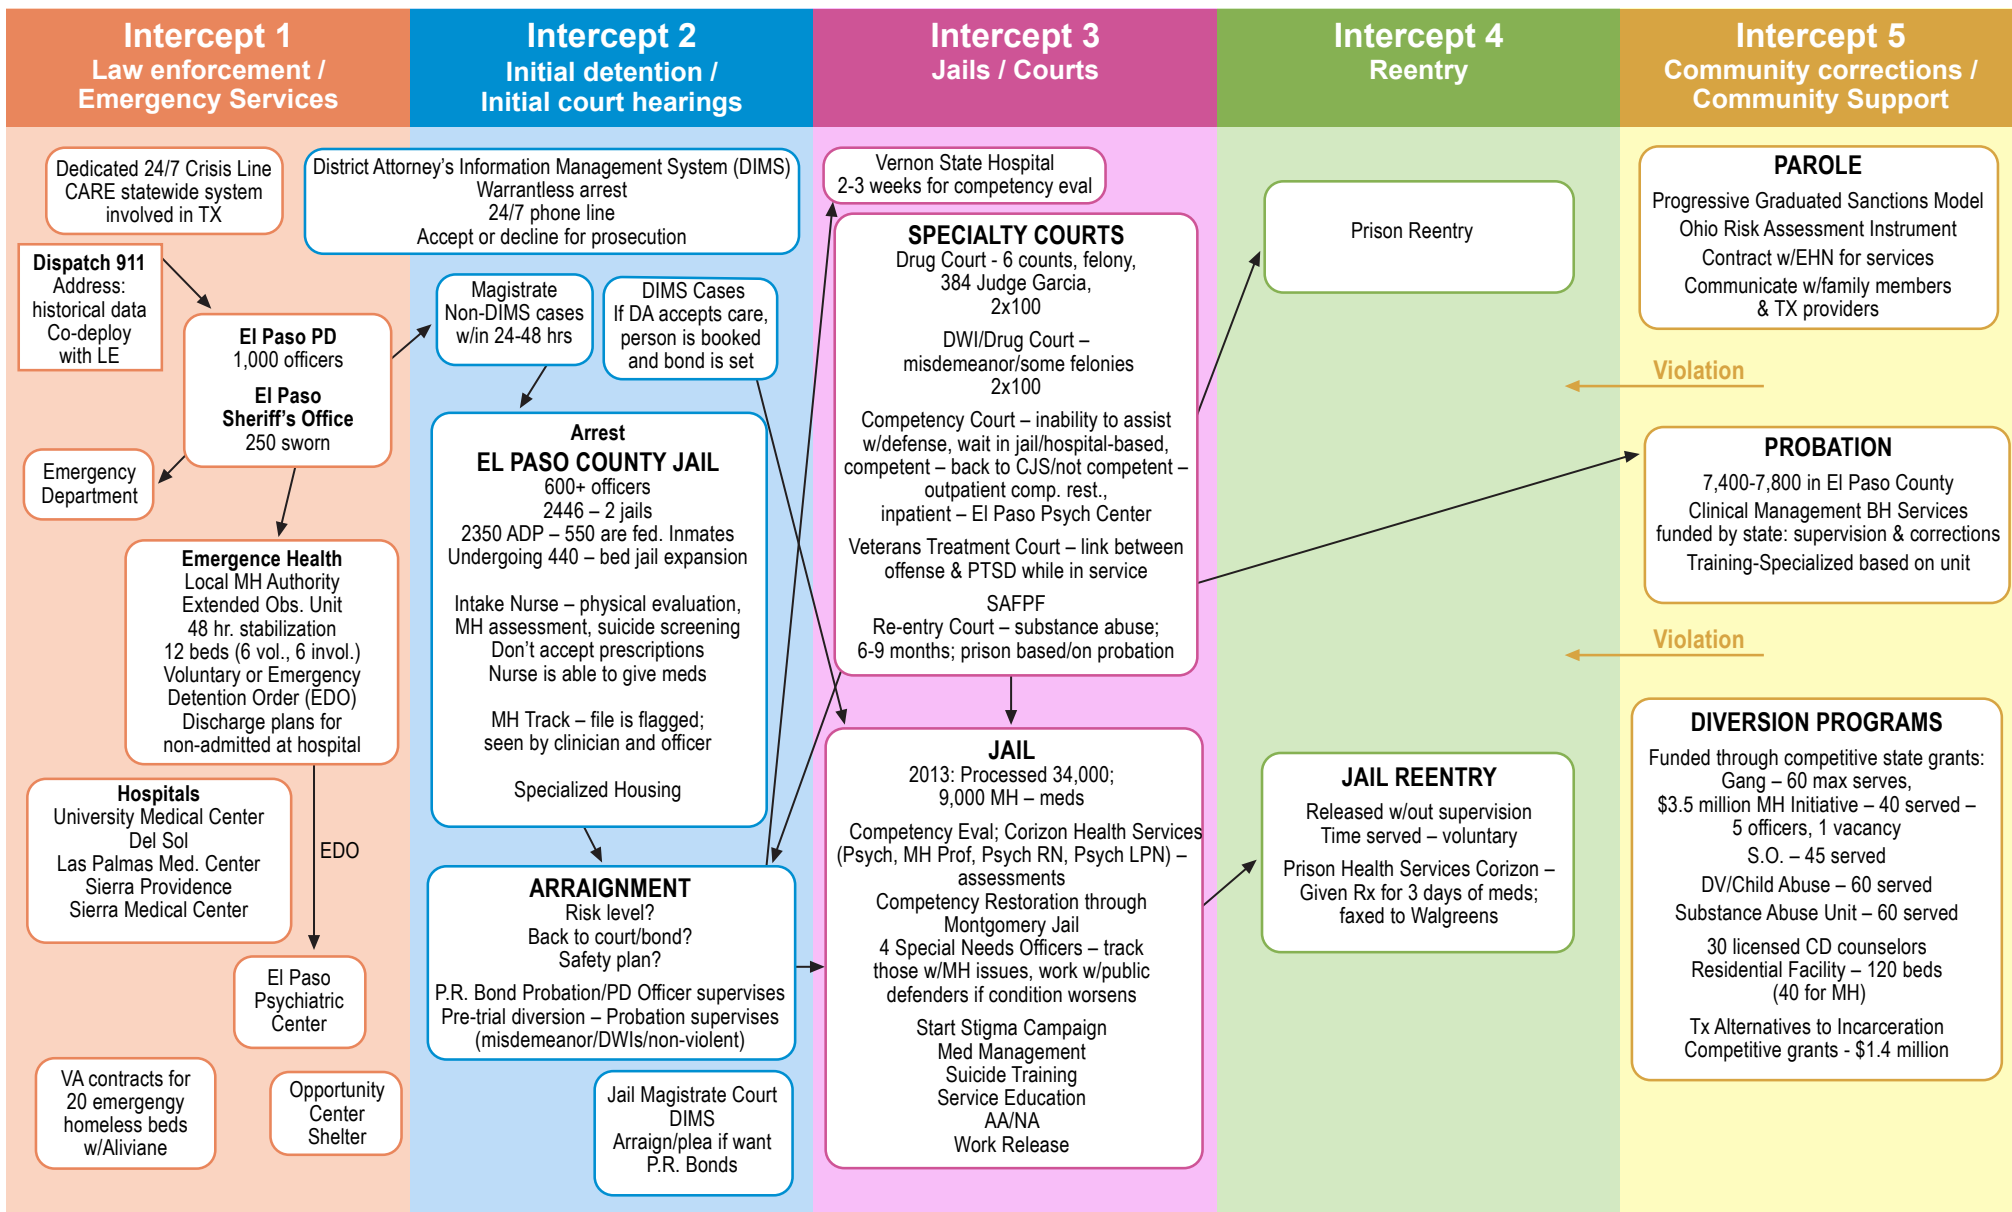

# September 2014 El Paso County, TX Sequential Intercept Map

## Community Resources

Behavioral

Substance Abuse

Housing/Shelter

# 2019 El Paso County, TX Sequential Intercept Map